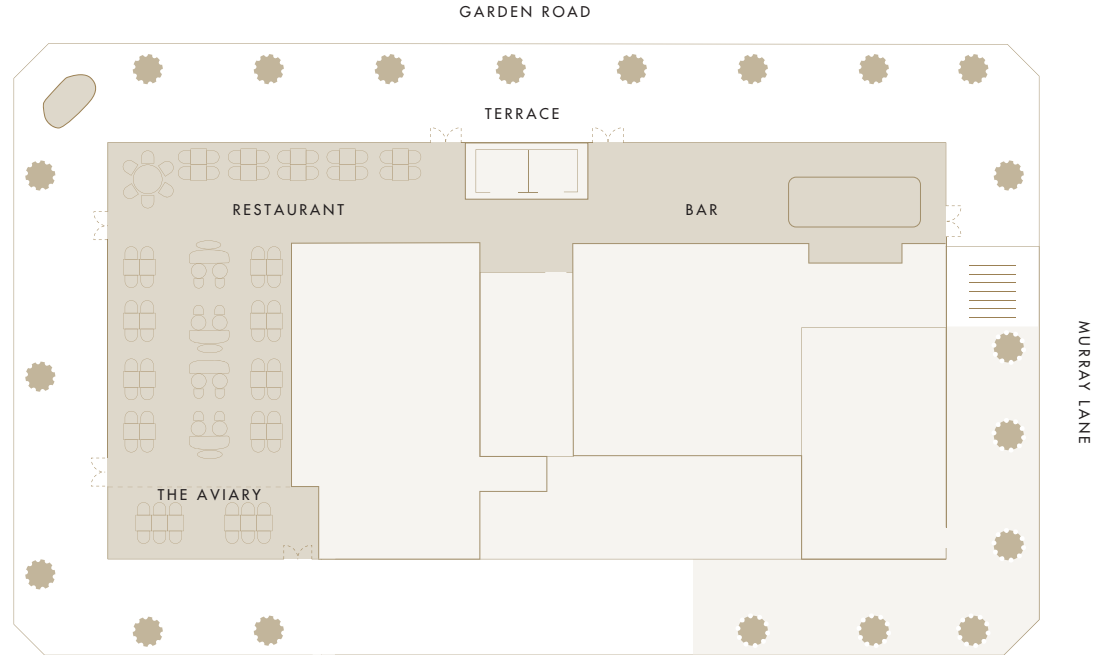

## ROOFTOP

Venue	Set Up	Area		Headroom	
	Cocktail	Sqm	Sqf	H(m)	H(f)
RESTAURANT	120	202	2,174	3.1	10
INDOOR BAR	60	73	786	3.1	10
TERRACE	300	360	3,865		
THE AVIARY AND AVIARY TERRACE	30 (Upon request)				