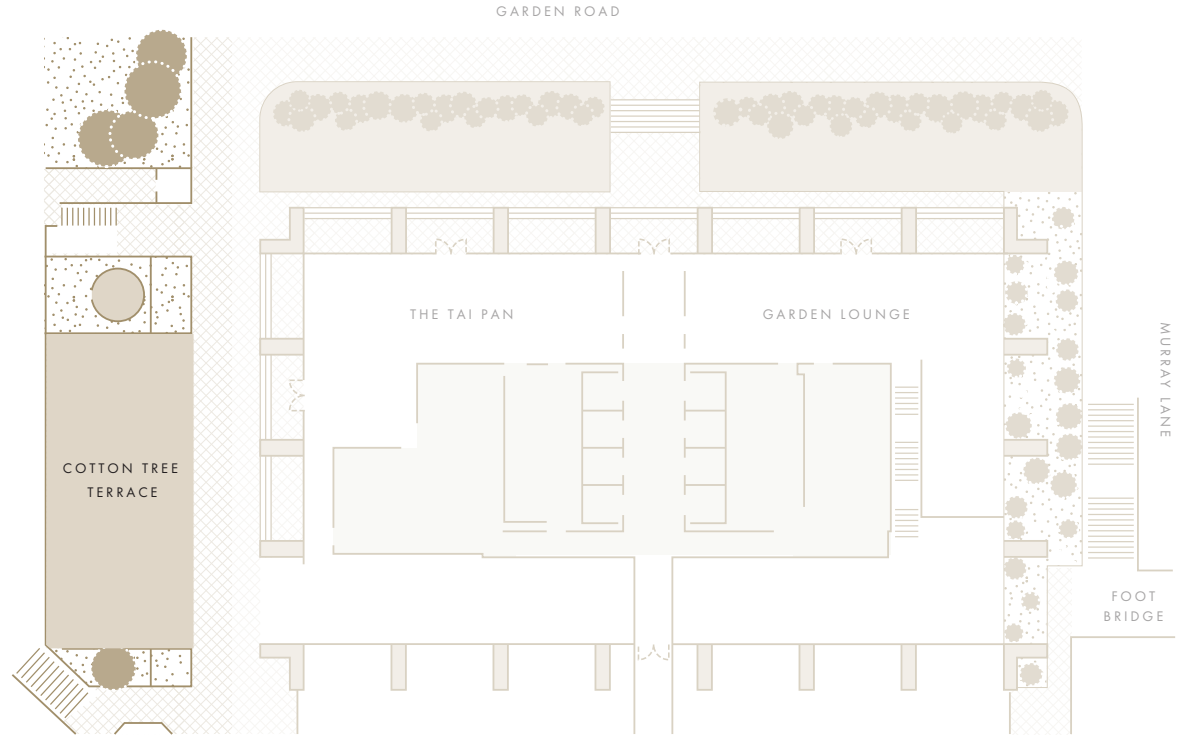

An outdoor dining terrace at night, featuring several large, illuminated white umbrellas over tables and chairs. The setting is surrounded by lush greenery and modern buildings in the background. The text "COTTON TREE TERRACE" is overlaid in the center.

## GARDEN LEVEL

### Cotton Tree Terrace

The stately stone arches of our upper ground floor define the unique style of this versatile outdoor space. Within the pet-friendly terrace's 130 sqm, social events accommodate up to 100 guests.

# THE MURRAY

HONG KONG

A NICCOLO HOTEL

Venue	Set Up		Area	
	Cocktail	Theatre	Sqm	Sqf
<b>COTTON TREE TERRACE</b>	100	100	130	1400