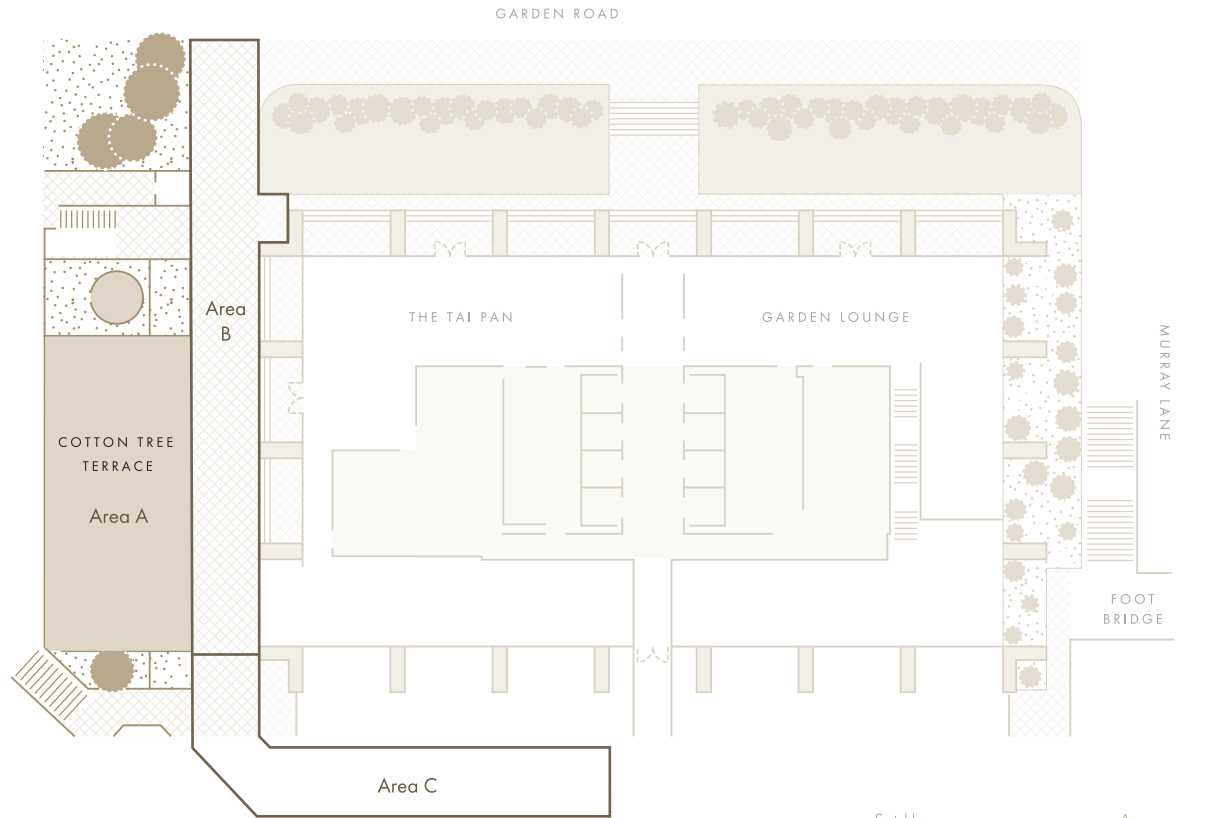

An outdoor dining terrace at night, featuring several large, illuminated white umbrellas. The terrace is furnished with tables and chairs, some of which are occupied by diners. The background shows a city skyline with lit-up buildings and trees. The overall atmosphere is sophisticated and modern.

COTTON TREE TERRACE

GARDEN LEVEL

Cotton Tree Terrace

The stately stone arches of our upper ground floor define the unique style of this versatile outdoor space. Within the pet-friendly terrace's 423 sqm, social events accommodate up to 100 guests.

Venue	Set Up		Area	
	Cocktail	Theatre	Sqm	Sqf
COTTON TREE TERRACE	100	100	423	4,551
AREA A			142	1,528
AREA B			160	1,721
AREA C			121	1,302

THE MURRAY

HONG KONG

A NICCOLO HOTEL